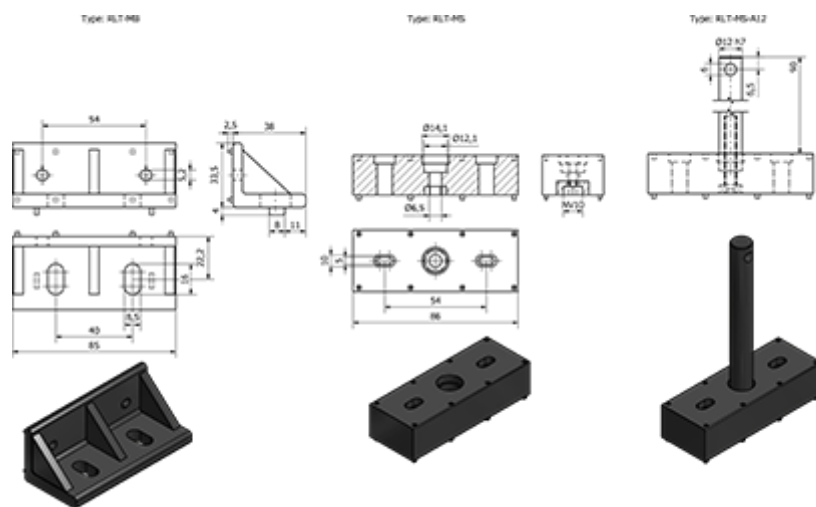

Data Sheet

Article number: 2309429846

Description: E+G Bracket and support - 429846
RLT-MS

Measures

Type = RLT-MS

Weight (g) = 49